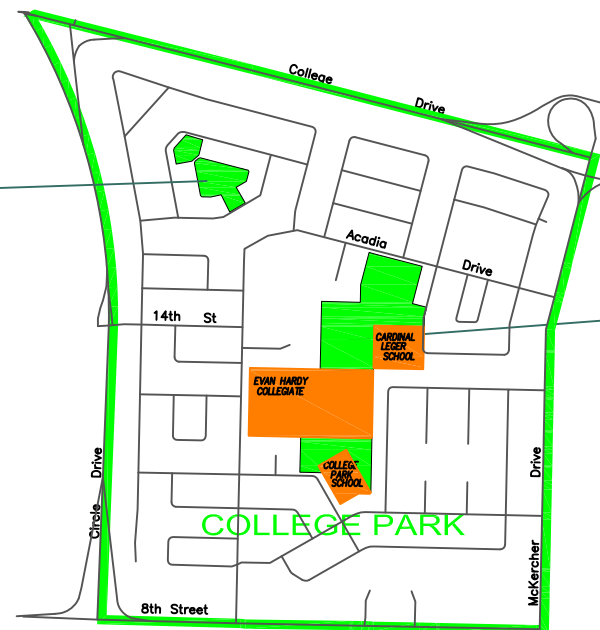

# COLLEGE PARK

BASIC INFORMATION		SPORTING FACILITIES					SEASONAL ACTIVITIES					PLAY			FITNESS		ADDITIONAL	SPECIAL FEATURES	
		BALL DIAMONDS	BASKETBALL	SKATEBOARD	SOCCER	TENNIS	VOLLEYBALL	PADDLING	SPRAY	SWIMMING	INDOOR	OUTDOOR	PLAYGROUND	HORSESHOES	TOBOGGAN HILL	RUNNING TRACK			WALKING PATHS
Dr Gerhard Herzberg Park	215 Acadia Drive	1			2 3													Parking, Benches, Picnic, Lighting, Bike Racks	Rec Unit
Glacier Park	41 Cambridge Crescent																	Benches, Picnic, Lighting	

Glacier Park

Dr Gerhard Herzberg Park

1. Groups wishing to use Sporting Facilities must advance book the location(s) required through City of Saskatoon, Leisure Service Branch, 306-975-3366.
2. When booking any sports field, you will need to have the specific field number for the specific park requested. (i.e. Adelaide Park - ball diamond #1) Maps with field numbers are available at: <http://www.saskatoon.ca/DEPARTMENTS/INFRASTRUCTURE%20SERVICES/parks/parklocationsandamenities.aspx> Click on the park that you are interested in.
3. For information on park amenities or maintenance, please call 306-975-3300.